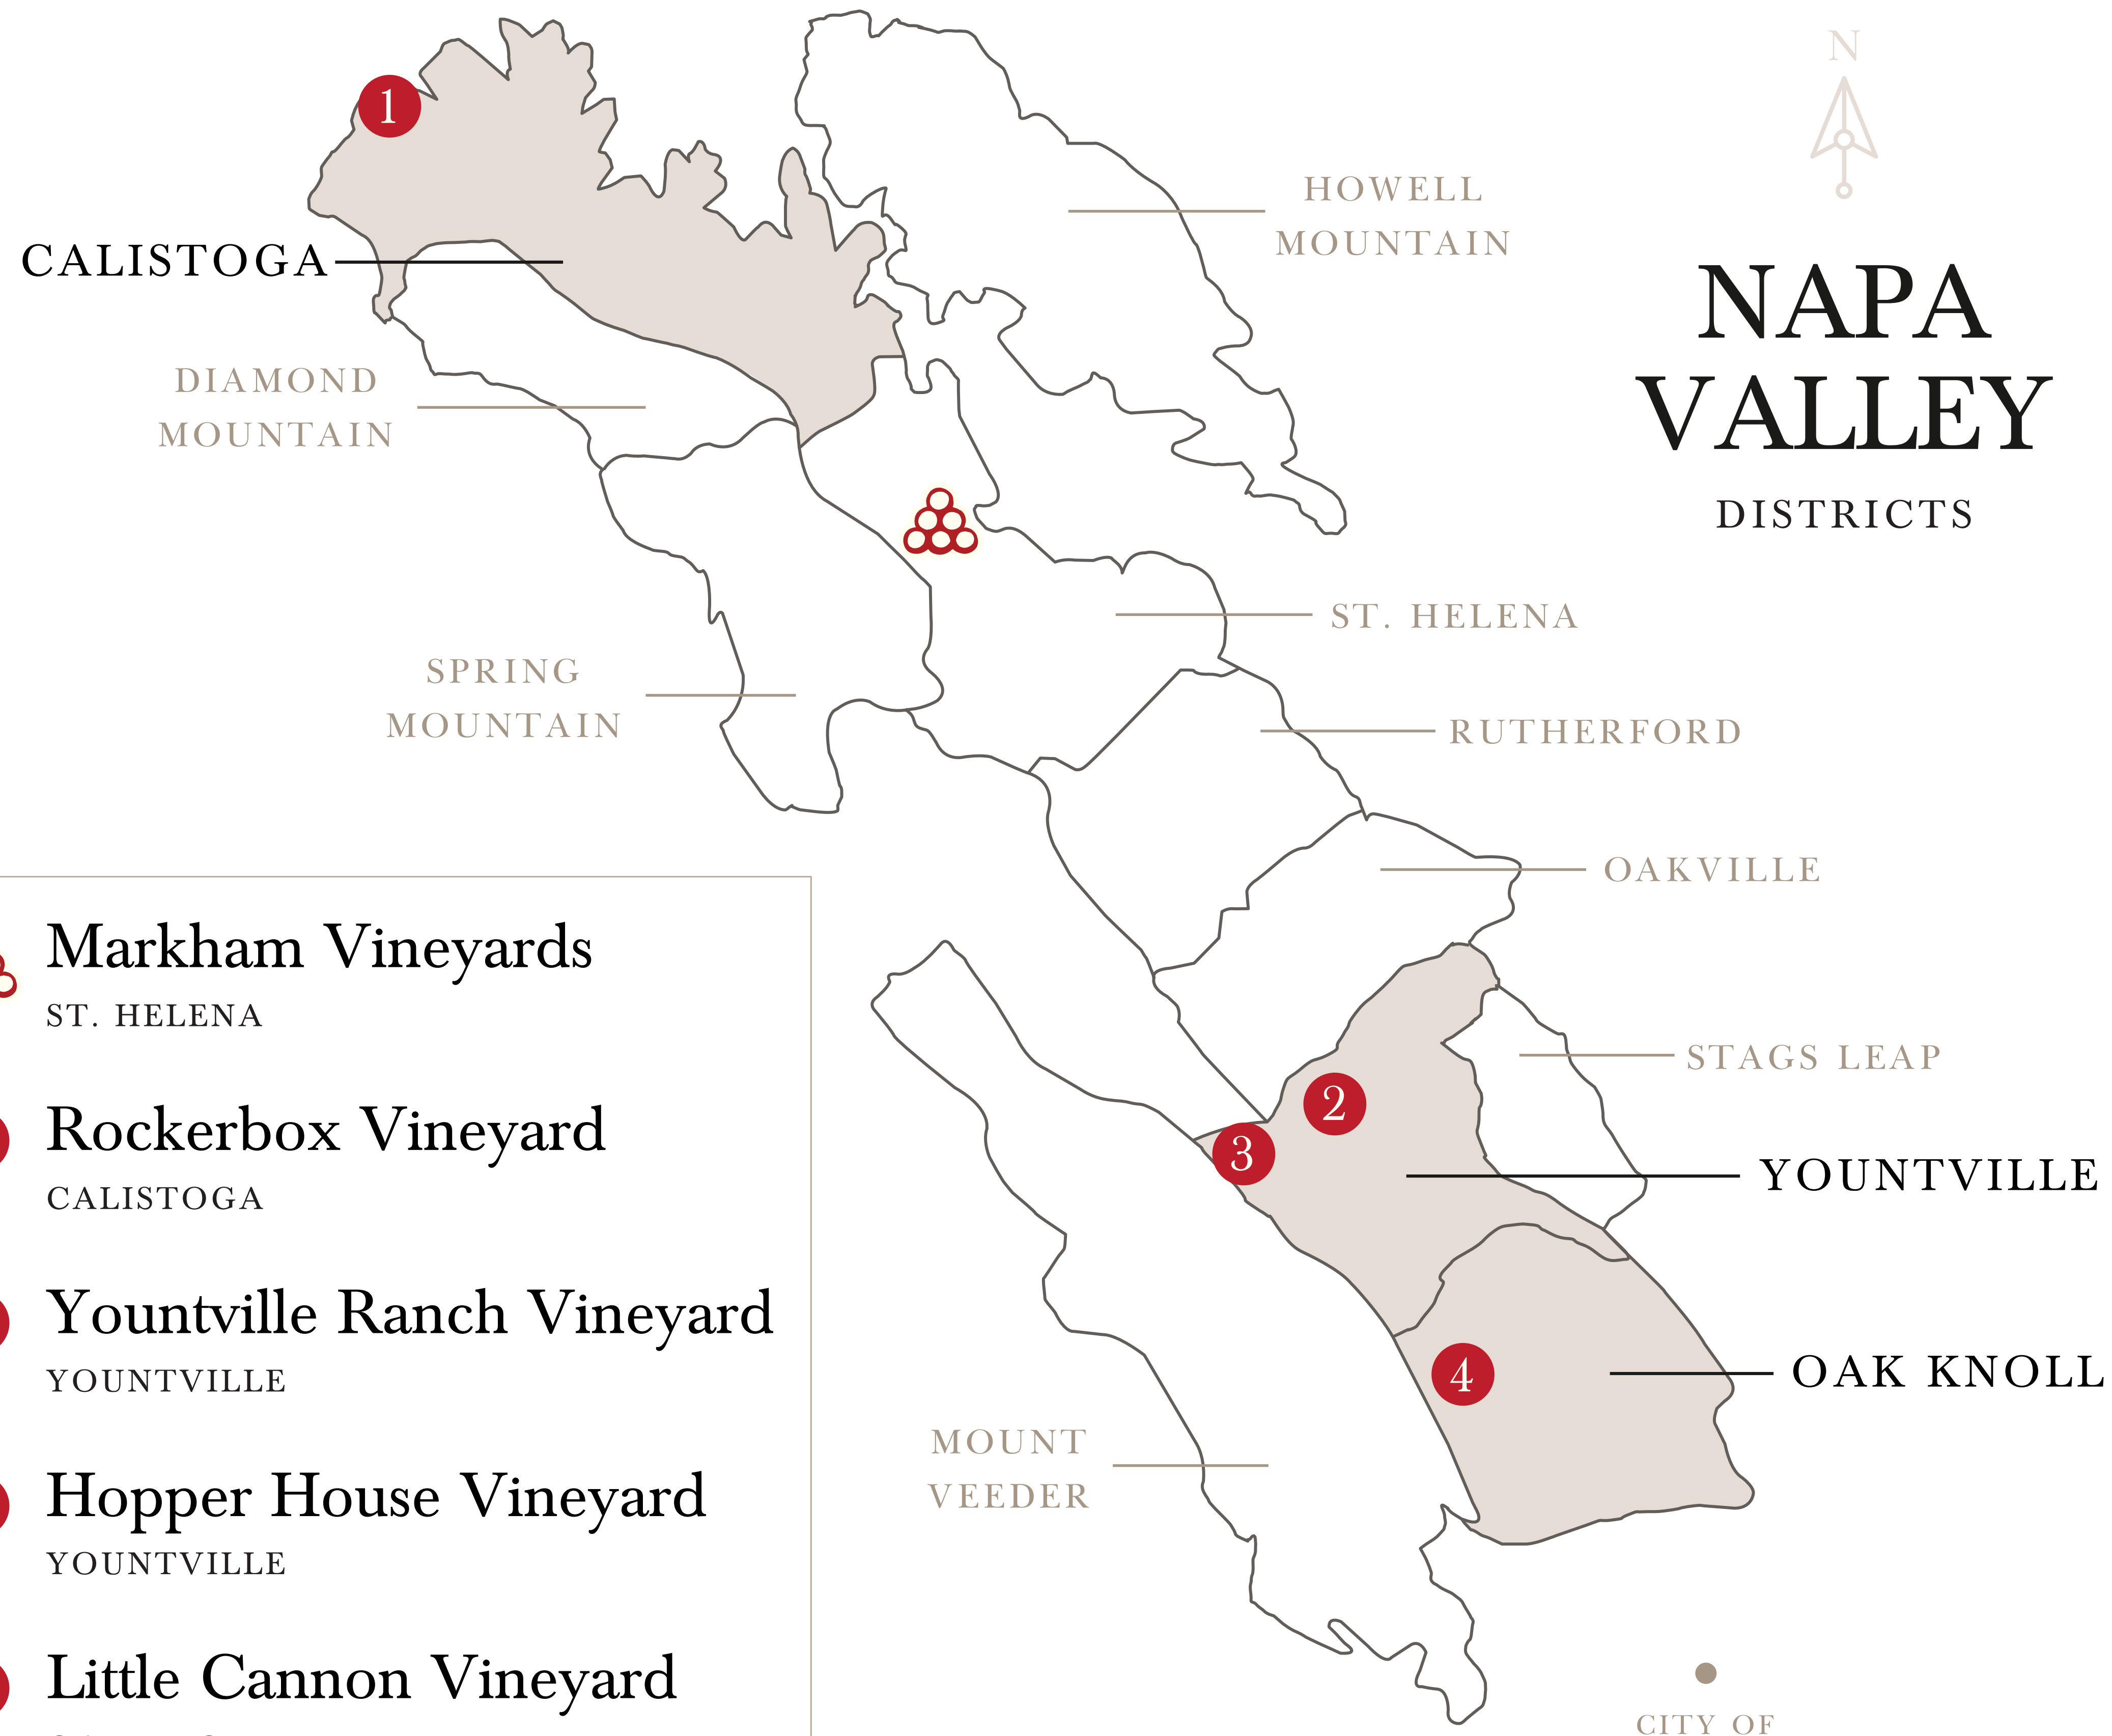

NAPA VALLEY

DISTRICTS

Markham Vineyards

ST. HELENA

1

Rockerbox Vineyard

CALISTOGA

2

Yountville Ranch Vineyard

YOUNTVILLE

3

Hopper House Vineyard

YOUNTVILLE

4

Little Cannon Vineyard

OAK KNOLL

CITY OF
NAPA